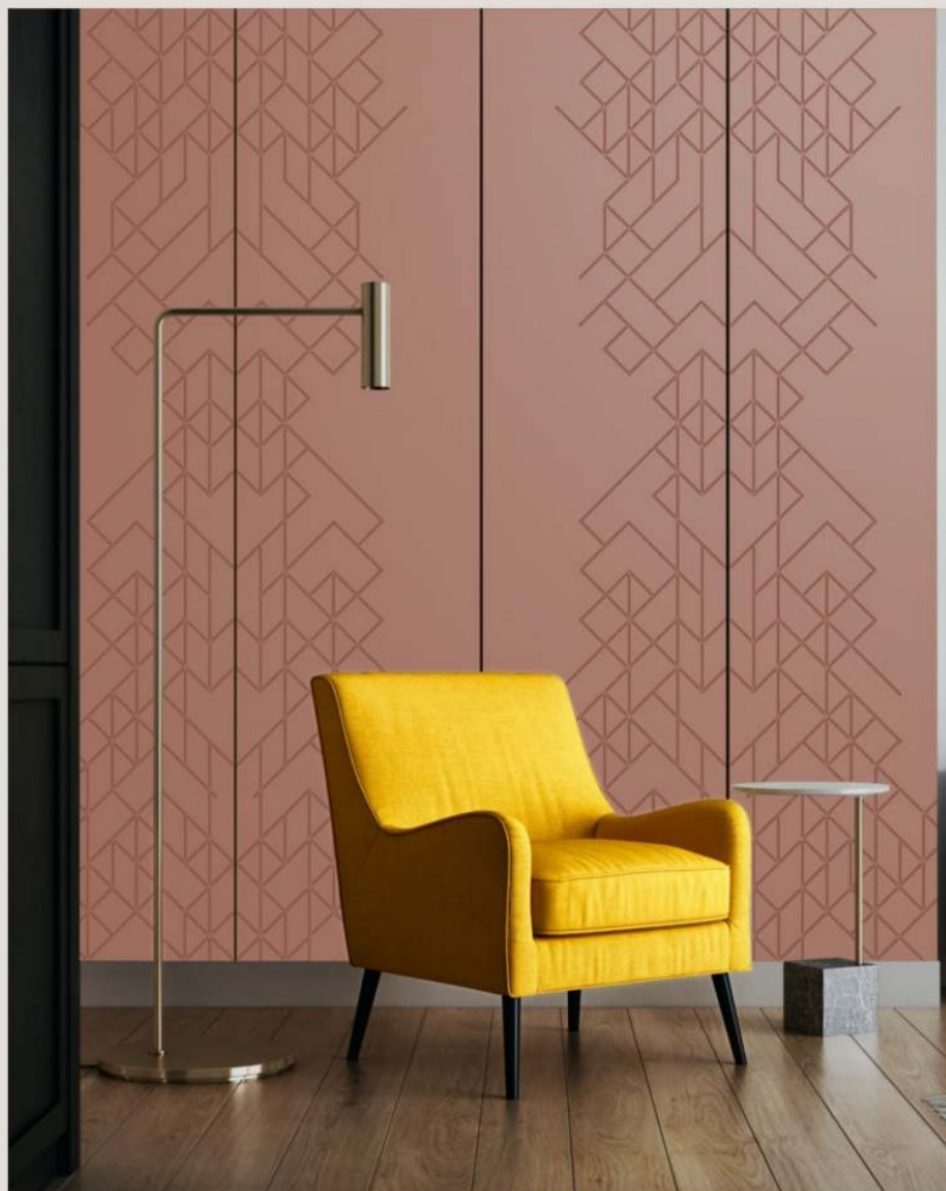

Design A49

0182 Mint

Design A49

■ Dimensions - 2440mm X 610mm
■ Thickness- 6mm
■ Base Material - Engineer Wood
■ Finish - Matte Ceramic Coating
■ Groove Depth - 2.5mm

**Ricardo
Rainbow Series**

by **HAND
crafted**
PANELS

Design A42

Upgrade the look with this stunning placement of grooves that gives a contemporary look.

water resistant

Eco-Friendly

Low Maintenance

High Strength

3040 Teracota

Design A42