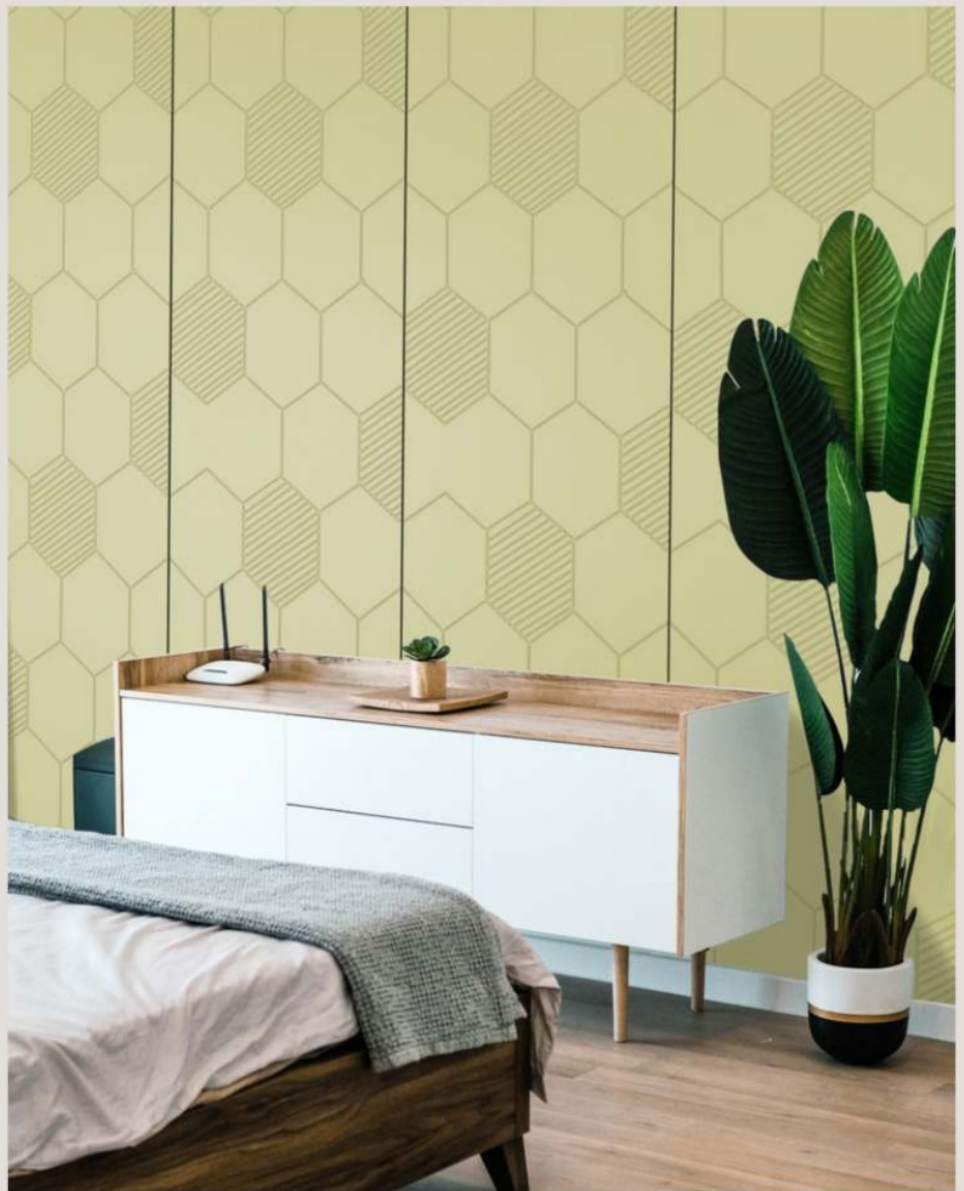

water resistant

Eco-Friendly

Low Maintenance

High Strength

3010 Mauve

Design A42

2005 Dove

Design A42

■ Dimensions - 2440mm X 610mm
■ Thickness- 6mm
■ Base Material - Engineer Wood
■ Finish - Matte Ceramic Coating
■ Groove Depth - 2.5mm

Ricardo
Rainbow Series

by **HAND**
crafted
PANELS

Design A16

Add a focal point and style to your space with this crafted luxurious panel available in the varieties of colors.