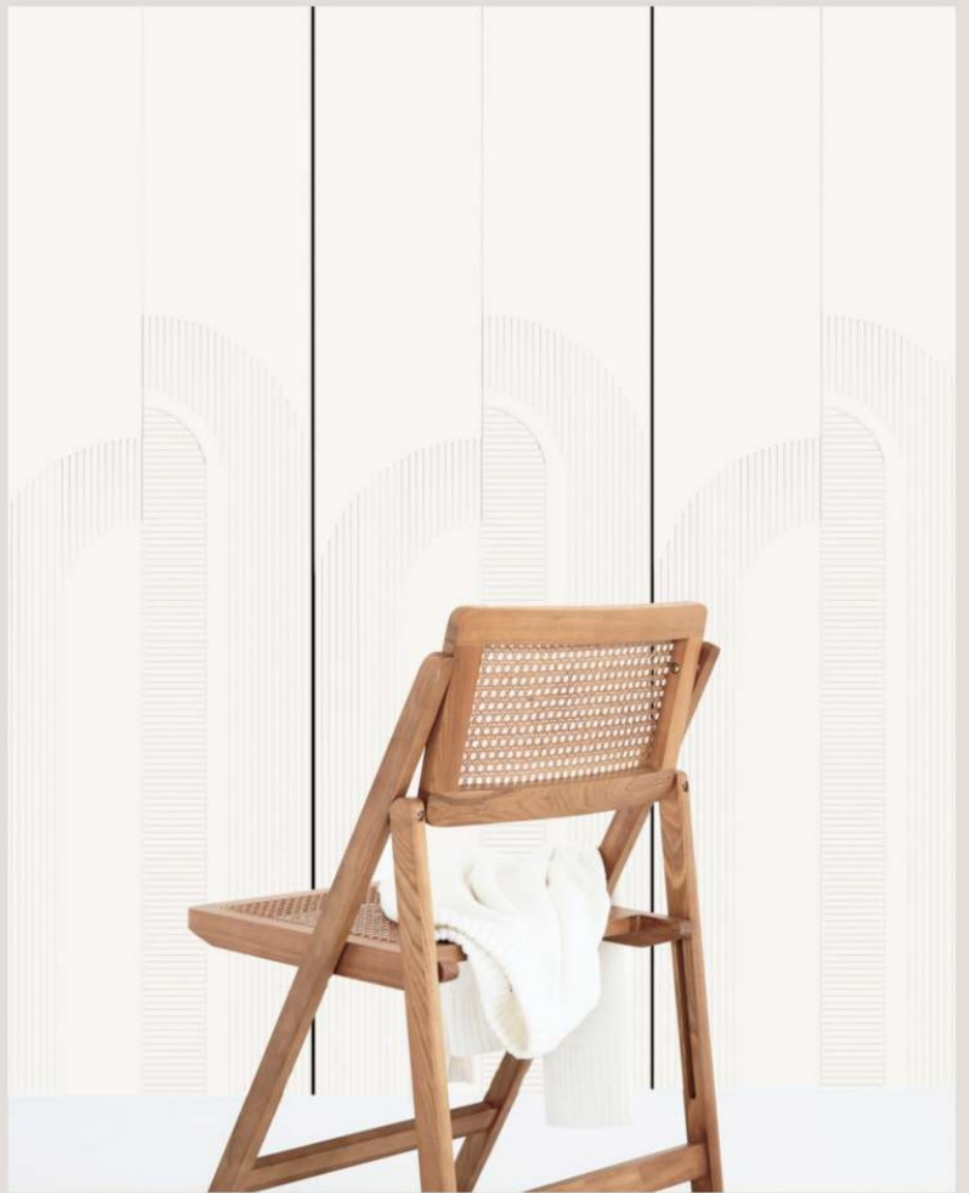

6010 Army Green

Design A16

■ Dimensions - 2440mm X 610mm
■ Thickness- 6mm
■ Base Material - Engineer Wood
■ Finish - Matte Ceramic Coating
■ Groove Depth - 2.5mm

Ricardo
Rainbow Series

by **HAND**
crafted
PANELS